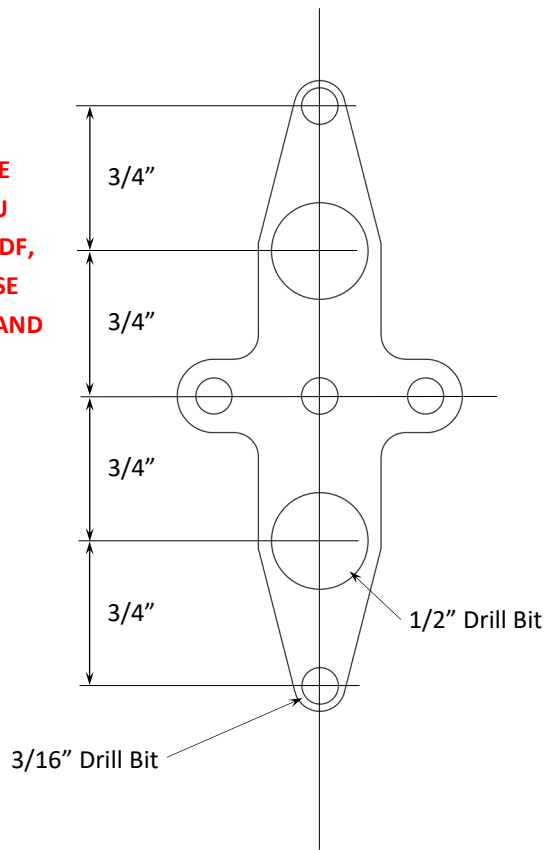

TAMER

Both lines shown
here must measure
1" in length to scale
properly

**MAKE SURE
WHEN YOU
PRINT THE .PDF,
YOU CHOOSE
ACTUAL SIZE AND
NOT FIT.**

Paper mounting template for emergency use. The metal template is available at www.tamermx.com