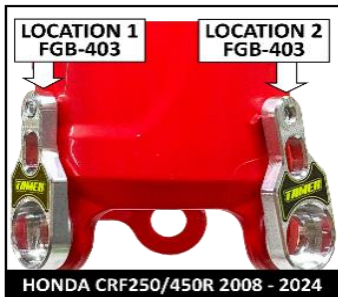

PRODUCT	Tamer does not produce any of the parts of install kit. There is no room for margins.	PART #	RETAIL
Front Holeshoot Hookup Install Kit		FHH-1K	\$24.98

### 6 Front Holeshoot Device Replacement Parts

PRODUCT	YEAR	NOTES	PART #	RETAIL
Front Button Rebuild Kit	ALL		HH-DRK-02K	\$26.98
Rebuild kits include buttons, assembly bolts, springs, plungers, base mounting screws, drill template. Works on Single & Double buttons				
Base Mounting Screws	ALL	Attach's button to your fork guard	HH-27	\$3.98
Double Button X-Wing Bracket	ALL	Works on single & double button	HH-38	\$18.98
X-Wing Button Base Drill Template	ALL	Works on single & double button	HH-47	\$3.98

### 7 Front Fork Guard Brackets

A Fork Guard Bracket is an optional part that mounts to the lower bolt of the fork guard helping to secure the fork guard due to the added stresses induced by any starting device on the plastic fork guard. Brackets are not required, but are recommended.

LOCATION 1 = Recommended location if using only 1 Fork Guard Bracket - Use this part number

LOCATION 2 = If using 2 Fork Guard Brackets, this is the part number needed for 2nd location mounting

PRODUCT	YEAR	PART #	LOCATION	BOLT	RETAIL
HONDA CR/CRF BIG BIKES	2008 - 2024	FGB-403	1 & 2	M6 x 20mm	\$29.98 EACH LOCATION
KAWASAKI KXF250/450	2014-2024	FGB-401	1	M6 x 20mm	
	2016-2023	FGB-408	1	M6 x 20mm	
YAMAHA YZ250F	2016-2023	FGB-401	2	M6 x 25mm	
	2024	FGB-407	1 & 2	M6 x 20mm	
YAMAHA YZ450F	2016-2022	FGB-408	1	M6 x 20mm	
	2016-2022	FGB-401	2	M6 x 25mm	
	2023-2024	FGB-407	1 & 2	M6 x 20mm	
YAMAHA YZ125/YZ250 2 STROKE	2016-2024	FGB-408	1	M6 x 20mm	
KTM - HUSQVARNA - GASGAS 65cc & 85cc	2020-2024	FGB-401	1	M6 x 20mm	
COBRA CX50 & CX65	2021-2024	FGB-408	1	M6 x 20mm	
KTM - HUSQVARNA - GASGAS 125cc & Larger Bikes	2022.5-2024	FGB-404	1 - SHORT SPACER	M6 x 30mm	
		FGB-404	1 - LONG SPACER	M6 x 35mm	