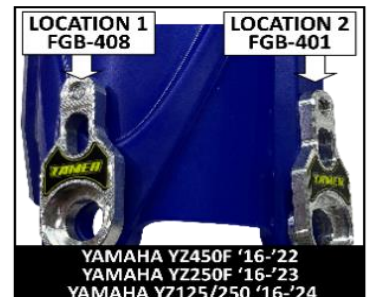

PRODUCT	Tamer does not produce any of the parts of install kit. There is no room for margins.	PART #	RETAIL
Front Holeshoot Hookup Install Kit		FHH-1K	\$24.98

### 6 Front Holeshoot Device Replacement Parts

PRODUCT	YEAR	NOTES	PART #	RETAIL
Front Button Rebuild Kit	ALL		HH-DRK-02K	\$26.98
Rebuild kits include buttons, assembly bolts, springs, plungers, base mounting screws, drill template. Works on Single & Double buttons				
Base Mounting Screws	ALL	Attach's button to your fork guard	HH-27	\$3.98
Double Button X-Wing Bracket	ALL	Works on single & double button	HH-38	\$18.98
X-Wing Button Base Drill Template	ALL	Works on single & double button	HH-47	\$3.98

### 7 Front Fork Guard Brackets

A Fork Guard Bracket is an optional part that mounts to the lower bolt of the fork guard helping to secure the fork guard due to the added stresses induced by any starting device on the plastic fork guard. Brackets are not required, but are recommended.

LOCATION 1 = Recommended location if using only 1 Fork Guard Bracket - Use this part number

LOCATION 2 = If using 2 Fork Guard Brackets, this is the part number needed for 2nd location mounting

PRODUCT	YEAR	PART #	LOCATION	BOLT	RETAIL
HONDA CR/CRF BIG BIKES	2008 - 2024	FGB-403	1 & 2	M6 x 20mm	\$29.98 EACH LOCATION
KAWASAKI KXF250/450	2014-2024	FGB-401	1	M6 x 20mm	
	2016-2023	FGB-408	1	M6 x 20mm	
YAMAHA YZ250F	2016-2023	FGB-401	2	M6 x 25mm	
	2024	FGB-407	1 & 2	M6 x 20mm	
YAMAHA YZ450F	2016-2022	FGB-408	1	M6 x 20mm	
	2016-2022	FGB-401	2	M6 x 25mm	
	2023-2024	FGB-407	1 & 2	M6 x 20mm	
YAMAHA YZ125/YZ250 2 STROKE	2016-2024	FGB-408	1	M6 x 20mm	
KTM - HUSQVARNA - GASGAS 65cc & 85cc	2020-2024	FGB-401	1	M6 x 20mm	
COBRA CX50 & CX65	2021-2024	FGB-408	1	M6 x 20mm	
KTM - HUSQVARNA - GASGAS 125cc & Larger Bikes	2022.5-2024	FGB-404	1 - SHORT SPACER	M6 x 30mm	
		FGB-404	1 - LONG SPACER	M6 x 35mm	