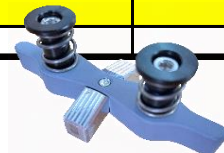

5 FACTORY CERAKOTED Front Holeshoot Button (FACTORY SPECIAL RACER)

BRAND - BUTTON	YEAR	COLOR	BUTTON P/N		RETAIL
BUTTON WILL WORK ON ANY SIZE BIKE & BRAND	ALL	Factory Gray	HH-DBU-02-CGR		$99.99