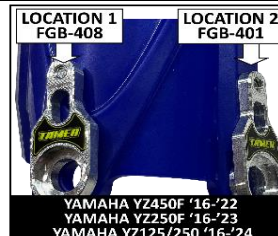

PRODUCT	Tamer does not produce any of the parts of the	PART #				RETAIL
Front Holeshot Hookup Install Kit	install kit. There is no room for margins.	FHH-IK				\$24.98

6 Front Holeshot Device Replacement Parts

PRODUCT	YEAR	NOTES	PART #			RETAIL
Front Button Rebuild Kit	ALL		HH-DRK-02K			\$26.98
Rebuild kits include buttons, assembly bolts, springs, plungers, base mounting screws, drill template. Works on Single & Double buttons						
Base Mounting Screws	ALL	Attach's button to your fork guard	HH-27			\$3.98
Double Button X-Wing Bracket	ALL	Works on single & double button	HH-38			\$18.98
X-Wing Button Base Drill Template	ALL	Works on single & double button	HH-47			\$3.98

7 Front Fork Guard Brackets

A Fork Guard Bracket is an optional part that mounts to the lower bolt of the fork guard helping to secure the fork guard due to the added stresses induced by any starting device on the plastic fork guard. Brackets are not required, but are recommended.

LOCATION 1 = Recommended location if using only 1 Fork Guard Bracket - Use this part number

LOCATION 2 = If using 2 Fork Guard Brackets, this is the part number needed for 2nd location mounting

PRODUCT	YEAR	PART #	LOCATION	BOLT			RETAIL
HONDA CR/CRF BIG BIKES	2008 - 2024	FGB-403	1 & 2	M6 x 20mm			
KAWASAKI KXF250/450	2014-2024	FGB-401	1	M6 x 20mm			
		FGB-408	1	M6 x 20mm			
YAMAHA YZ250F	2016-2023	FGB-401	2	M6 x 25mm			
		FGB-407	1 & 2	M6 x 20mm			\$24.98
YAMAHA YZ450F	2016-2022	FGB-408	1	M6 x 20mm			EACH
		FGB-401	2	M6 x 25mm			LOCATION
		FGB-407	1 & 2	M6 x 20mm			
YAMAHA YZ125/YZ250 2 STROKE	2016-2024	FGB-408	1	M6 x 20mm			
KTM - HUSQVARNA - GASGAS 65cc & 85cc	2020-2024	FGB-402	1	M6 x 20mm			
COBRA CX50 & CX65	2021-2024	FGB-408	1	M6 x 20mm			
KTM - HUSQVARNA - GASGAS 125cc & Larger Bikes	2016-2024	FGB-404	1	M6 x 30mm			\$44.98