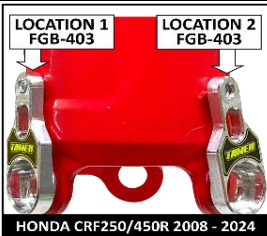

7 Front Fork Guard Brackets

A Fork Guard Bracket is an optional part that mounts to the lower bolt of the fork guard helping to secure the fork guard due to the added stresses induced by any starting device on the plastic fork guard. Brackets are not required, but are recommended.

LOCATION 1 = Recommended location if using only 1 Fork Guard Bracket - Use this part number

LOCATION 2 = If using 2 Fork Guard Brackets, this is the part number needed for 2nd location mounting

PRODUCT	YEAR	PART #	LOCATION	BOLT			RETAIL
HONDA CR/CRF BIG BIKES	2008 - 2024	FGB-403	1 & 2	M6 x 20mm			
KAWASAKI KXF250/450	2014-2024	FGB-401	1	M6 x 20mm			
		FGB-408	1	M6 x 20mm			
YAMAHA YZ250F	2016-2023	FGB-401	2	M6 x 25mm			
		FGB-407	1 & 2	M6 x 20mm			$24.98
YAMAHA YZ450F	2016-2022	FGB-408	1	M6 x 20mm			EACH
		FGB-401	2	M6 x 25mm			LOCATION
		FGB-407	1 & 2	M6 x 20mm			
YAMAHA YZ125/YZ250 2 STROKE	2016-2024	FGB-408	1	M6 x 20mm			
KTM - HUSQVARNA - GASGAS 65cc & 85cc	2020-2024	FGB-402	1	M6 x 20mm			
COBRA CX50 & CX65	2021-2024	FGB-408	1	M6 x 20mm			
KTM - HUSQVARNA - GASGAS 125cc & Larger Bikes	2016-2024	FGB-404	1	M6 x 30mm			$44.98